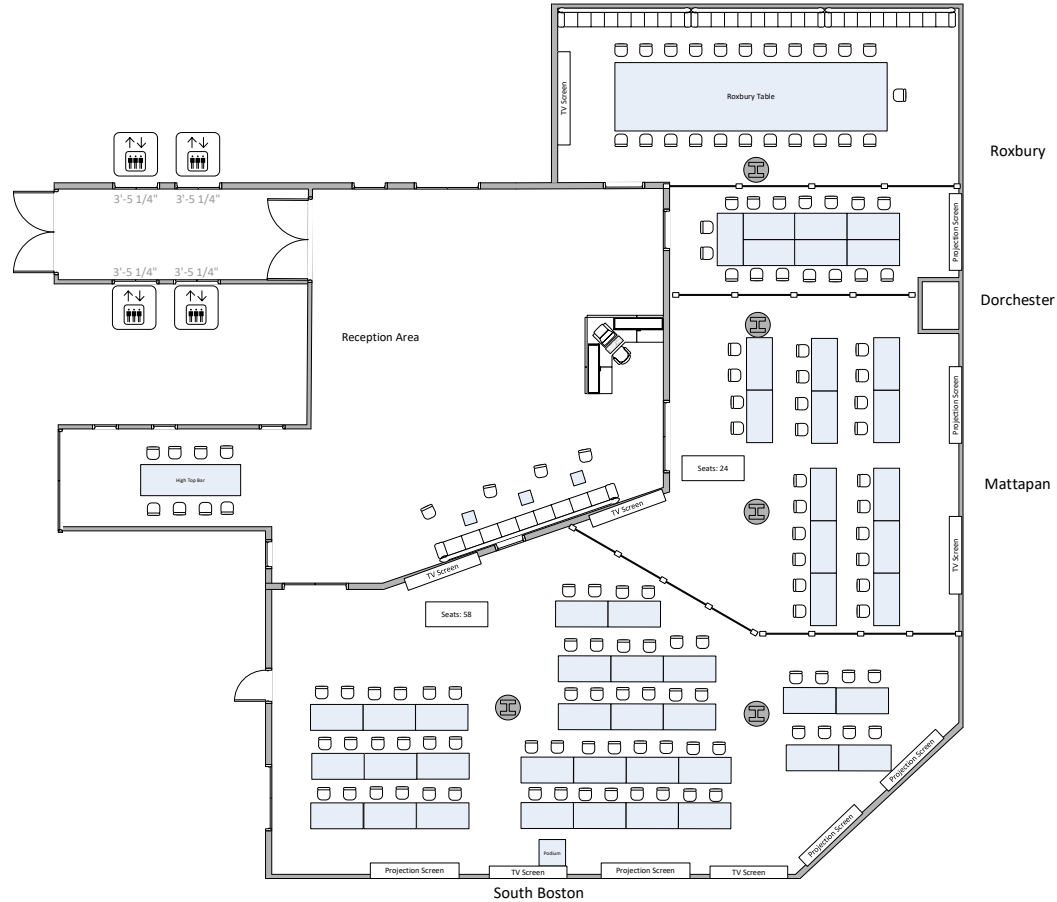

**The Sandra & Paul Edgerley
Center for Civic Leadership:
Configurations and Capacities**

75 Arlington Street, 3rd Floor, Boston, MA 02116

www.tbf.org

- Roxbury -** Room Configuration: Board Room, 22 at table, extra seating along bench (up to 12 comfortably)
Seating Capacity: 34
- Dorchester -** Room Configuration: Smaller Board Room, large table breaks apart into 7 rectangle tables, 2 seats at each table
Seating Capacity: 16
- Mattapan -** Standard Classroom: 12 tables, 2 chairs at each table
Seating Capacity: 24
Small Squares: 7 squares (two tables together)
4 chairs at each square
Seating Capacity: 28
- Large Open Rectangle: 12 rectangle tables
Seating Capacity: 26
Theatre Style: 77
- South Boston -** Standard Classroom: 29 tables
Seating Capacity: 58
Small Squares: 14 squares (two tables together)
4 chairs at each square
Seating Capacity: 56
- Large Open Rectangle: 18 rectangle tables
Seating Capacity: 35
Theatre Style: 123